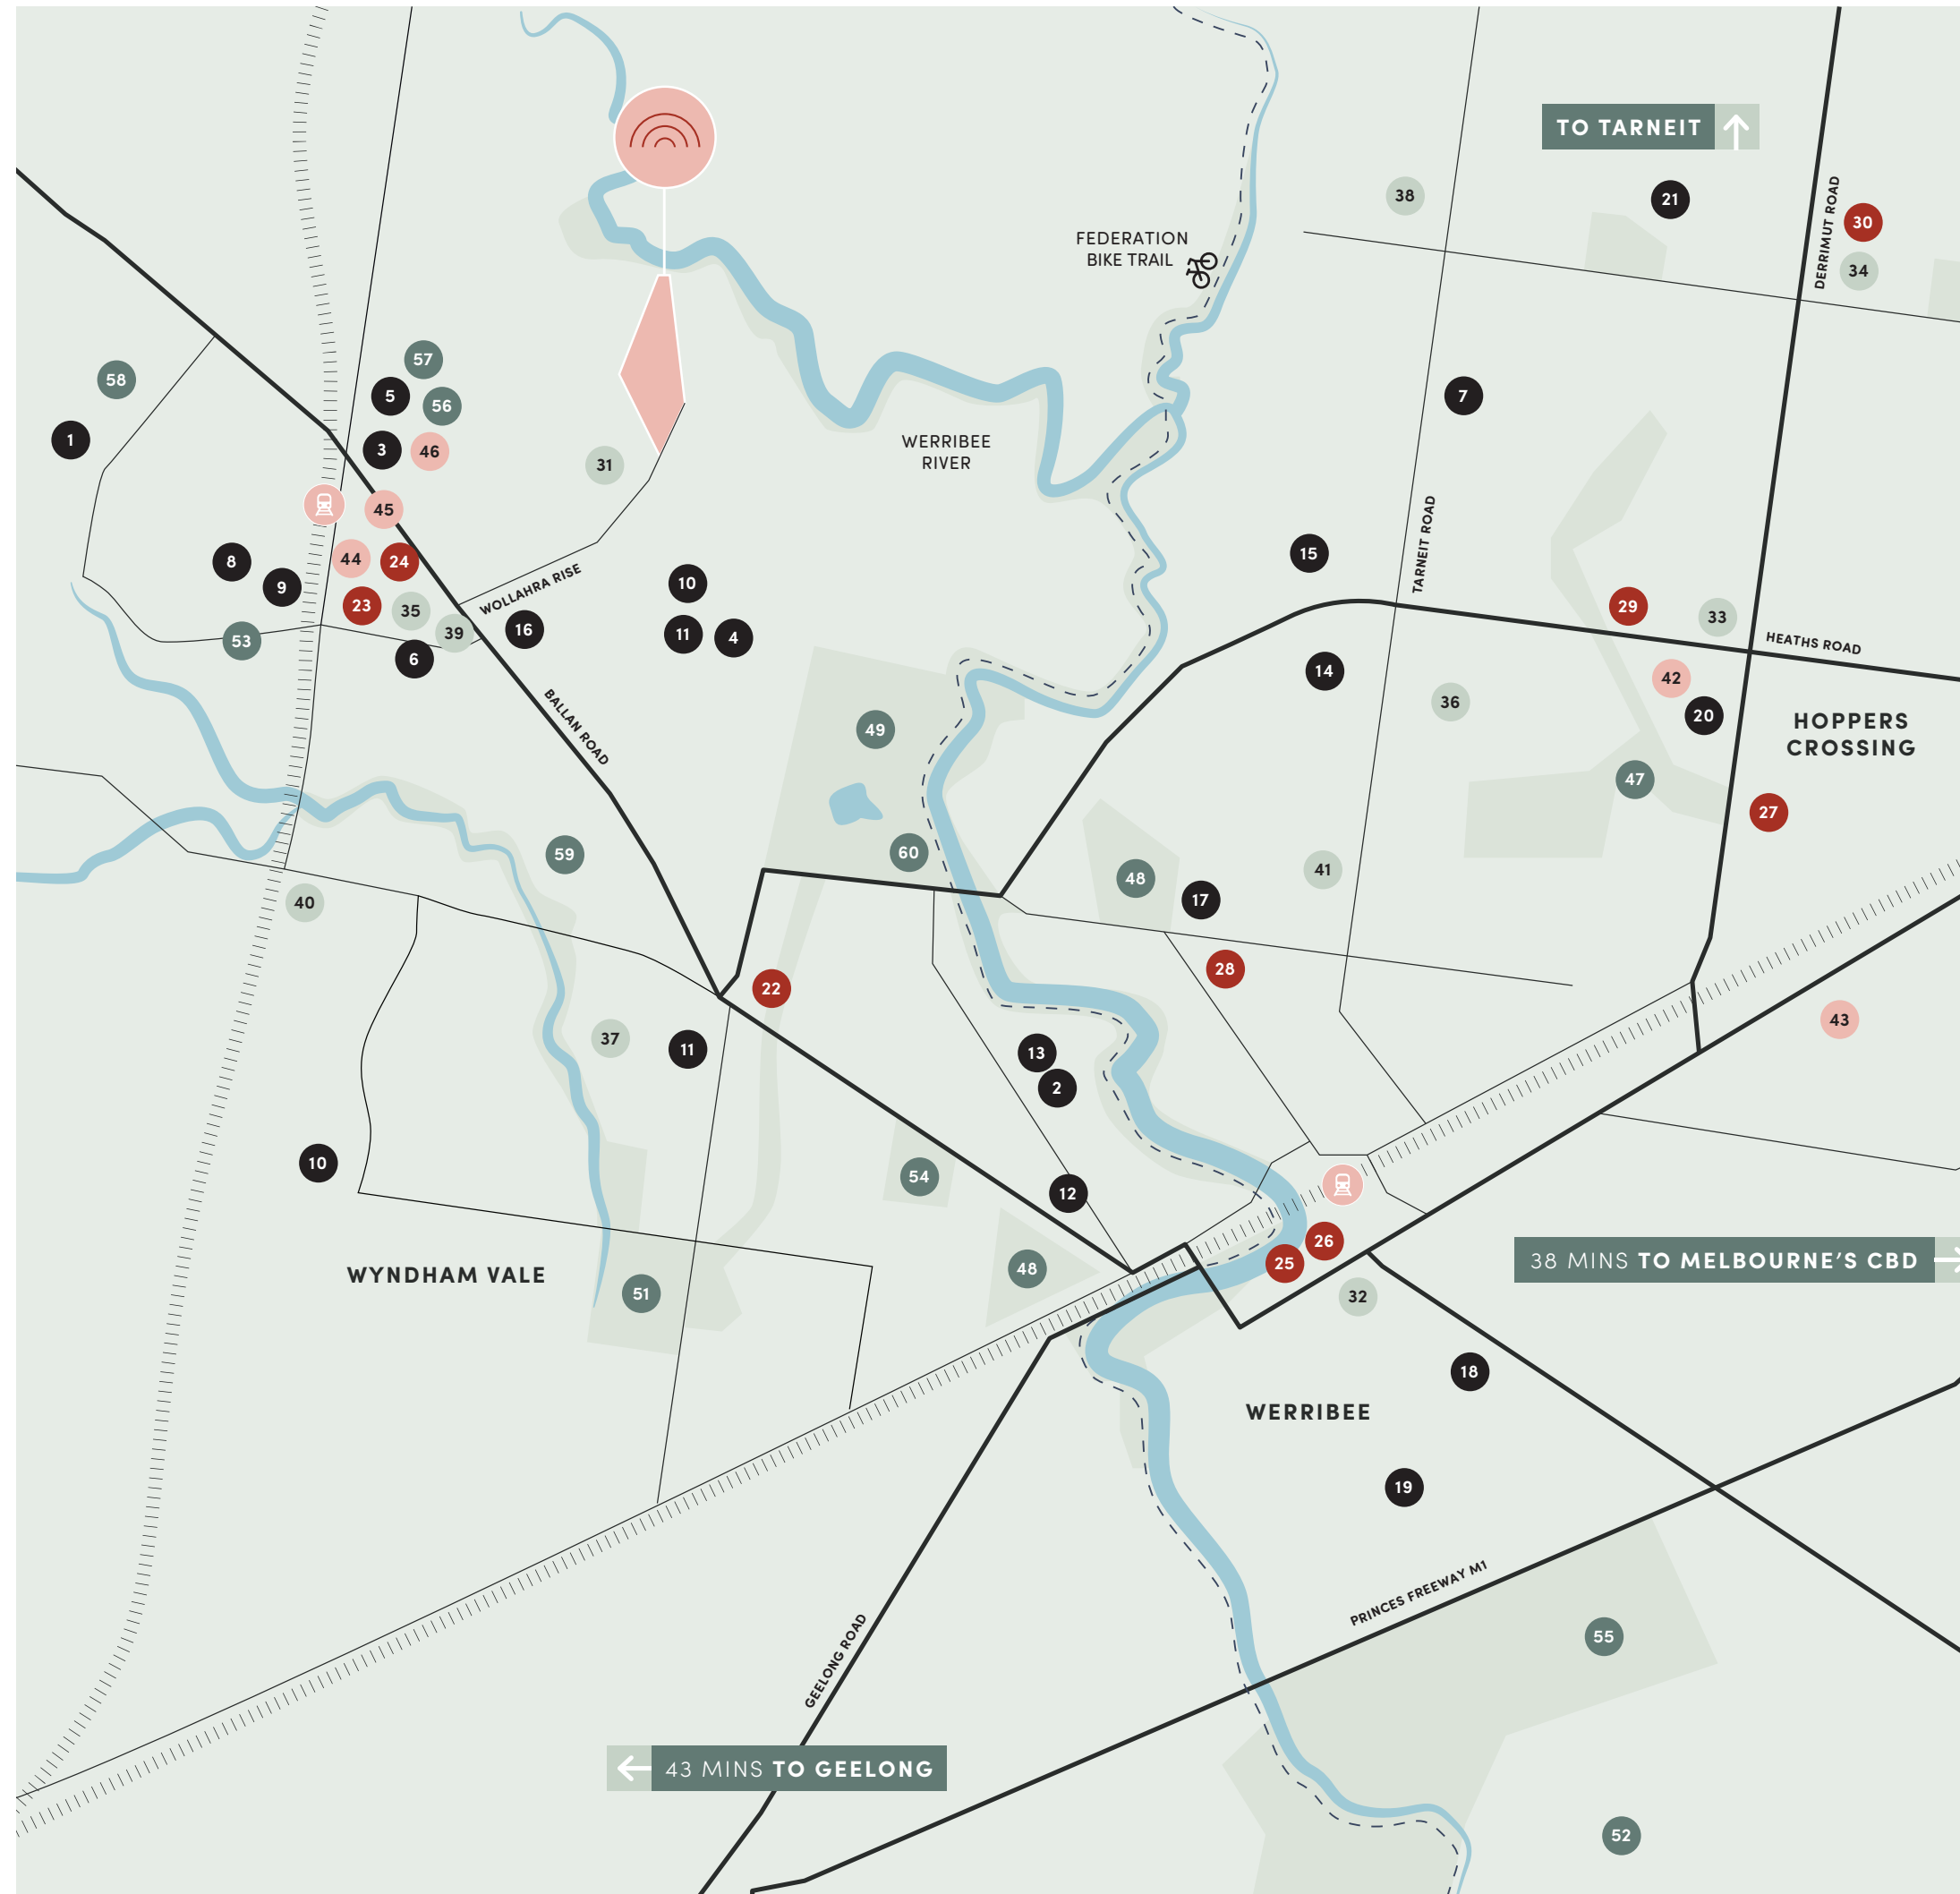

## SCHOOLS

### Childcare

1. Smiley Face Family Day Care
2. The Manor Kindergarten
3. Wyndham Vale YMCA Early Learning Centre
4. One Tree Balim Kindergarten
5. Wynbrook Family Day care
6. Sparrow Early Learning Manor Lakes
7. Wilmington Kindergarten

## CAFES

22. Swaad Indian Cuisine
23. The Baker's Son
24. Manor Lakes Kebab House
25. Black Seed Café
26. Notorious Espresso
27. Maddison Lea Café
28. Little Rabbit Coffee Shop
29. Mrs. Fields Bakery Café
30. Mario's Eatery

## SHOPPING

31. Future Local Town Centre
32. Werribee Town Centre
33. Pacific Werribee
34. Wyndham Village Shopping Centre
35. Manor Lakes Central
36. Rosella Ave Shopping Centre
37. IGA Wyndham Vale
38. Tarneit West Village
39. Callarbrations
40. Aldi Wyndham Vale
41. SUPA IGA Werribee